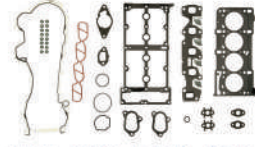

1.3 MJT SKC DAHİL 0,72mm
10058 DOBLO MOTOR
TAKIM CONTASI
FULL
71744285-86TS